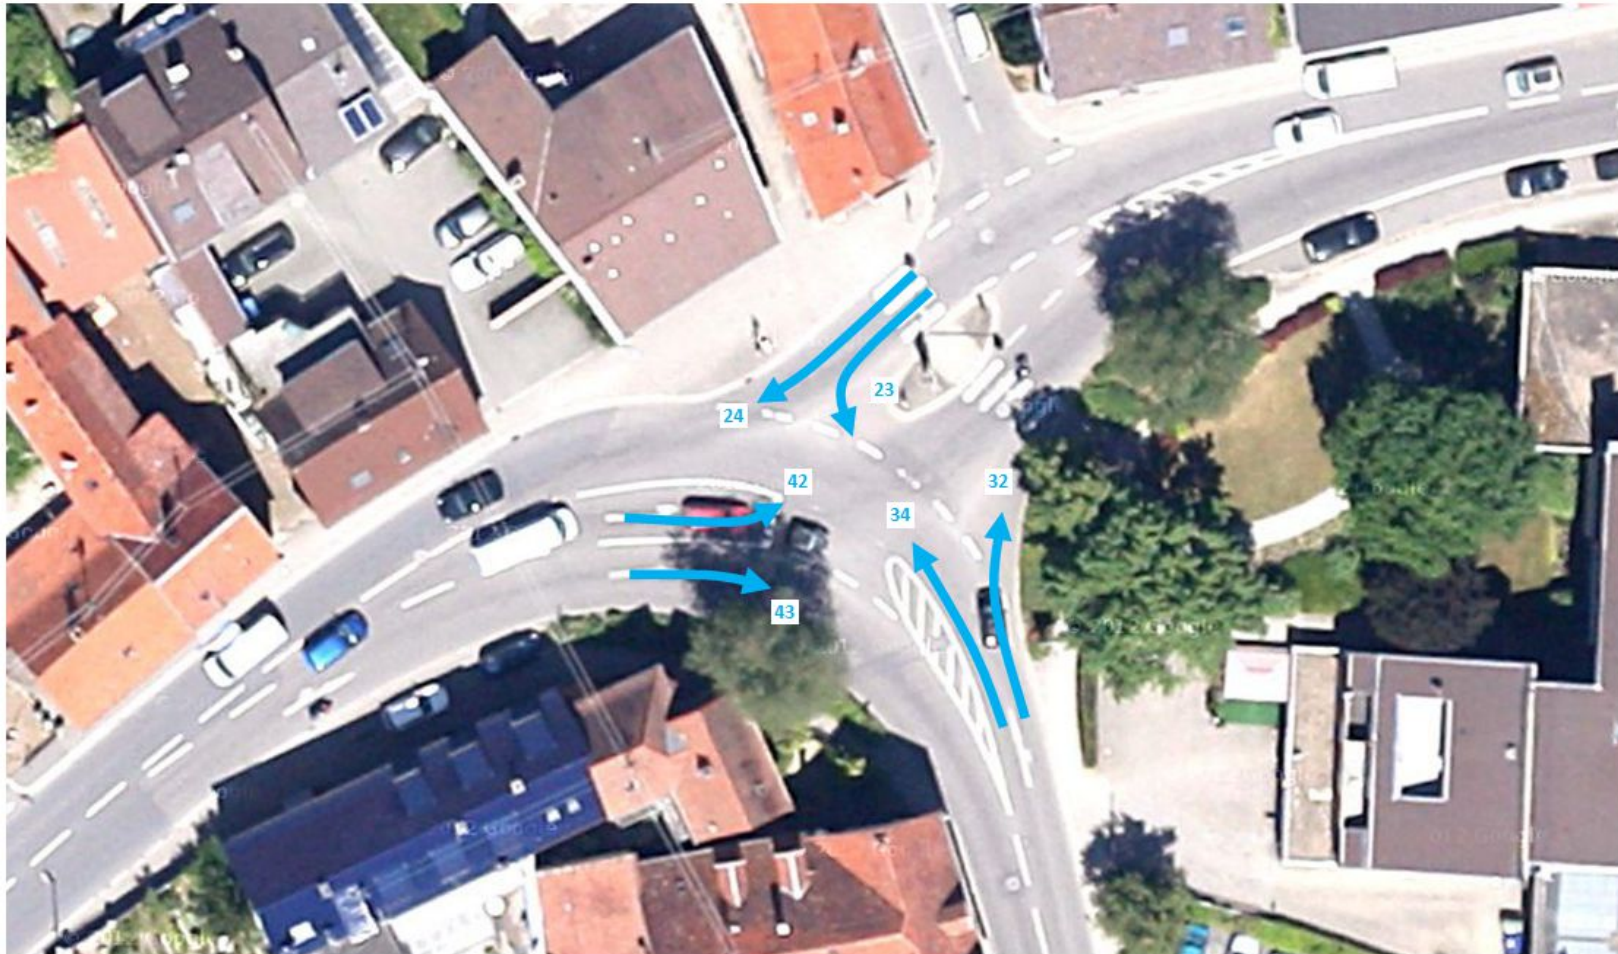

K1 Baiertaler Straße [L 547] / Dielheimer Straße [L 612]

**Zufahrt 1**

11	24 h	0	0	0	0	0	0	0
12	24 h	0	0	0	0	0	0	0
13	24 h	0	0	0	0	0	0	0
14	24 h	0	0	0	0	0	0	0
Spur	Zeit	0	0	0	0	0	0	0
		Rad	Krad	Pkw	Bus	Liefer	Lkw	Lz
11	0:00	0	0	0	0	0	0	0
11	0:15	0	0	0	0	0	0	0
11	0:30	0	0	0	0	0	0	0
11	0:45	0	0	0	0	0	0	0
11	1:00	0	0	0	0	0	0	0
11	1:15	0	0	0	0	0	0	0
11	1:30	0	0	0	0	0	0	0
11	1:45	0	0	0	0	0	0	0
11	2:00	0	0	0	0	0	0	0
11	2:15	0	0	0	0	0	0	0
11	2:30	0	0	0	0	0	0	0
11	2:45	0	0	0	0	0	0	0
11	3:00	0	0	0	0	0	0	0
11	3:15	0	0	0	0	0	0	0
11	3:30	0	0	0	0	0	0	0
11	3:45	0	0	0	0	0	0	0
11	4:00	0	0	0	0	0	0	0
11	4:15	0	0	0	0	0	0	0
11	4:30	0	0	0	0	0	0	0
11	4:45	0	0	0	0	0	0	0
11	5:00	0	0	0	0	0	0	0
11	5:15	0	0	0	0	0	0	0
11	5:30	0	0	0	0	0	0	0
11	5:45	0	0	0	0	0	0	0
11	6:00	0	0	0	0	0	0	0
11	6:15	0	0	0	0	0	0	0
11	6:30	0	0	0	0	0	0	0
11	6:45	0	0	0	0	0	0	0
11	7:00	0	0	0	0	0	0	0
11	7:15	0	0	0	0	0	0	0
11	7:30	0	0	0	0	0	0	0
11	7:45	0	0	0	0	0	0	0
11	8:00	0	0	0	0	0	0	0
11	8:15	0	0	0	0	0	0	0
11	8:30	0	0	0	0	0	0	0
11	8:45	0	0	0	0	0	0	0
11	9:00	0	0	0	0	0	0	0
11	9:15	0	0	0	0	0	0	0
11	9:30	0	0	0	0	0	0	0